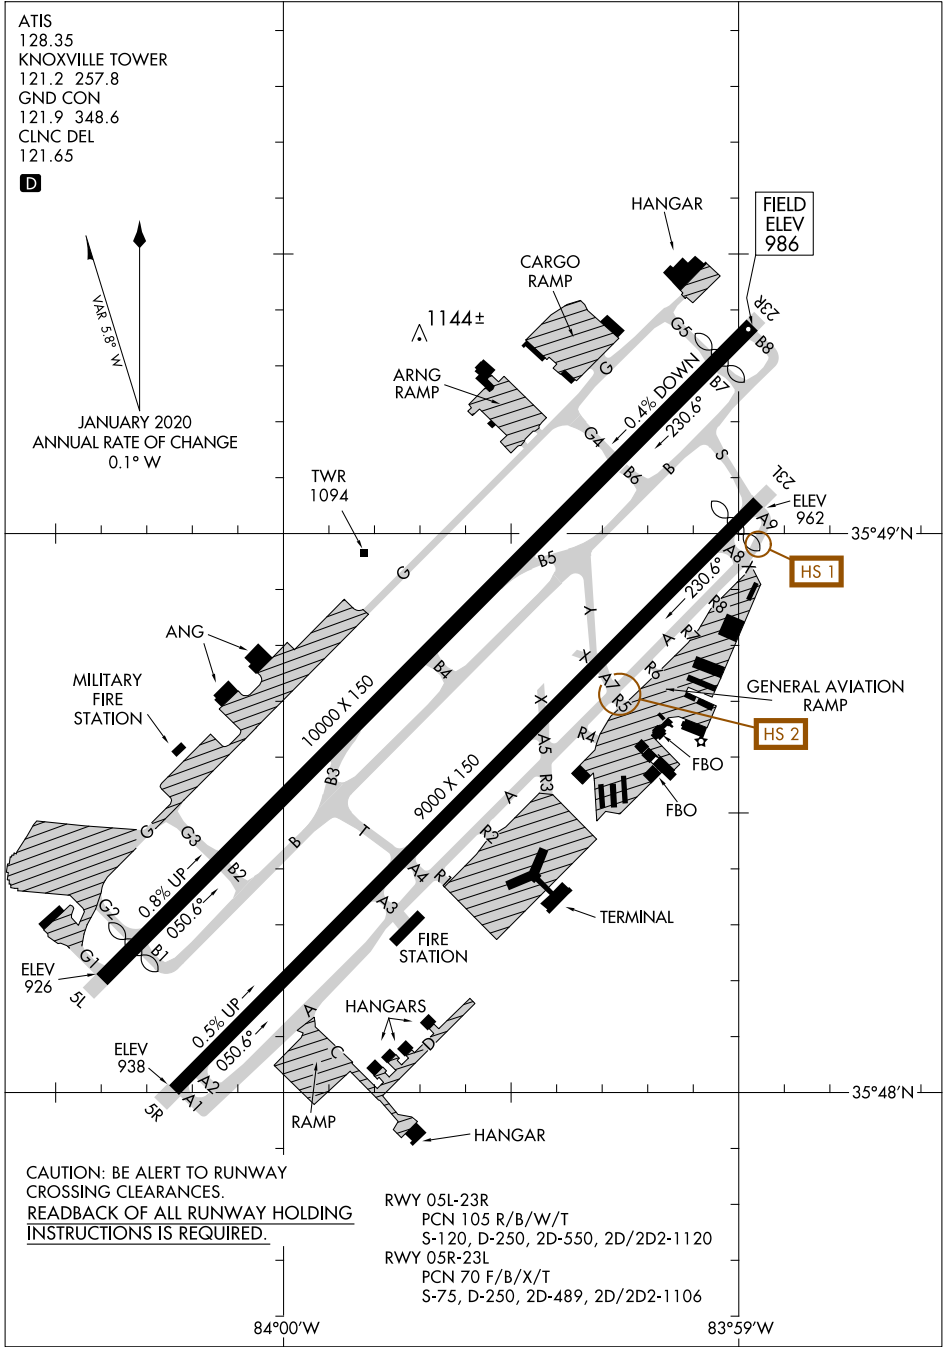

24025

AIRPORT DIAGRAM

AL-218 (FAA)

MC GHEE TYSON (T'YS)
KNOXVILLE, TENNESSEE

ATIS
128.35
KNOXVILLE TOWER
121.2 257.8
GND CON
121.9 348.6
CLNC DEL
121.65

D

JANUARY 2020
ANNUAL RATE OF CHANGE
0.1° W

CAUTION: BE ALERT TO RUNWAY
CROSSING CLEARANCES.
REARBACK OF ALL RUNWAY HOLDING
INSTRUCTIONS IS REQUIRED.

RWY 05L-23R
PCN 105 R/B/W/T
S-120, D-250, 2D-550, 2D/2D2-1120
RWY 05R-23L
PCN 70 F/B/X/T
S-75, D-250, 2D-489, 2D/2D2-1106

SE-1, 22 FEB 2024 to 21 MAR 2024

SE-1, 22 FEB 2024 to 21 MAR 2024

AIRPORT DIAGRAM